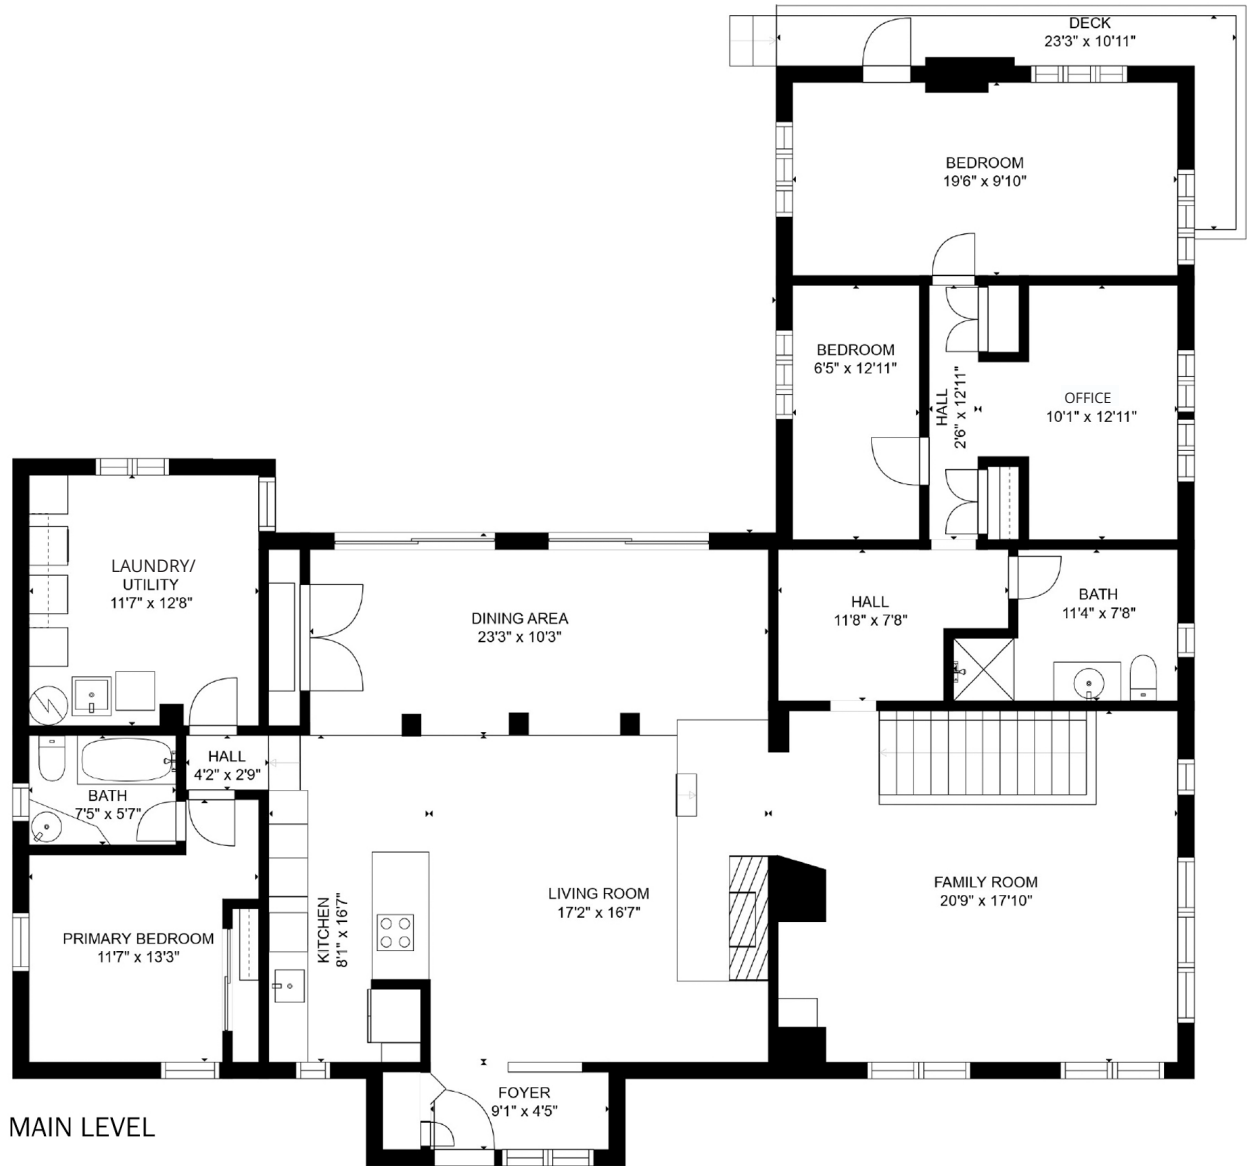

LOWER LEVEL

MAIN LEVEL

**65 OLD COUNTY RD**  
WALTHAM, MASSACHUSETTS

Disclaimer: Floor Plan measurements are approximate and are for illustrative purposes only. While we do not doubt the floor plans accuracy, we make no guarantee, warranty or representation as to the accuracy and completeness of the floor plan. You or your advisers should conduct a careful, independent investigation of the property to determine to your satisfaction as to the suitability of the property for your space requirements.